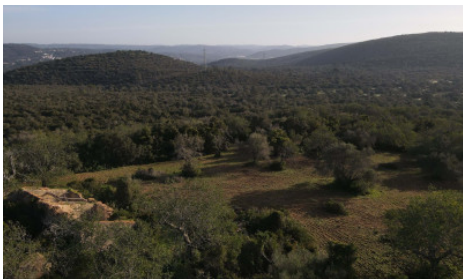

Enormous plot of land (369.000m²) with a ruin, close to Loulé

106m²

369696m²