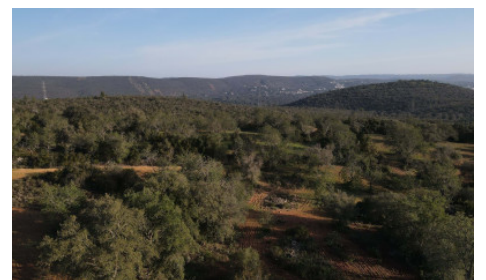

**Plot with ruin
Loulé**

€ 695,000

Ref: 1001-2334

Enormous plot of land (369.000m²) with a ruin, close to Loulé

106m²

369696m²