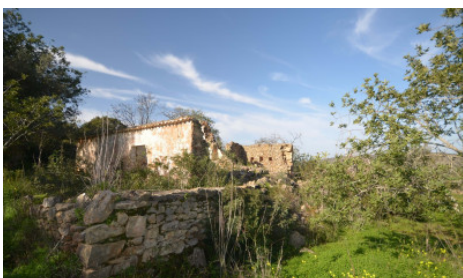

Plot with ruin Boliqueime

€ 175,000

Ref: 1001-2335

Ruin for sale in quiet country area, Boliqueime, Loule, Algarve

56m²

1856m²

Plot with ruin Boliqueime

€ 175,000

Ref: 1001-2335

Ruin for sale in quiet country area, Boliqueime, Loule, Algarve

This property offers country views, a quiet location, and the possibility to build your dream home with up to 300m² of single storey living space plus a pool.

Features

- ✓ Energy certificate: Exempt
- ✓ Uninterrupted views
- ✓ Views: Countryside views, Mountain views
- ✓ Land zoning: Predominantemente agrícola
- ✓ Rural Property
- ✓ Floors: 1