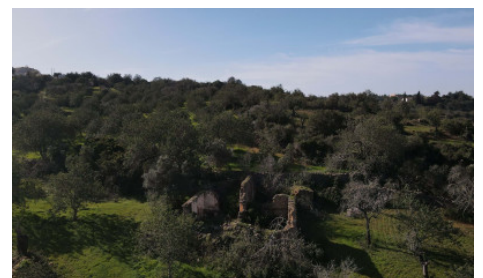

Plot with ruin Boliqueime

€ 175,000

Ref: 1001-2335

Ruin for sale in quiet country area, Boliqueime, Loule, Algarve

56m²

1856m²

Plot with ruin Boliqueime

€ 175,000

Ref: 1001-2335

Ruin for sale in quiet country area, Boliqueime, Loule, Algarve

This property offers country views, a quiet location, and the possibility to build your dream home with up to 300m² of single storey living space plus a pool.

Features

- ✓ Energy certificate: Exempt
- ✓ Uninterrupted views
- ✓ Views: Countryside views, Mountain views
- ✓ Land zoning: Predominantemente agrícola
- ✓ Rural Property
- ✓ Floors: 1