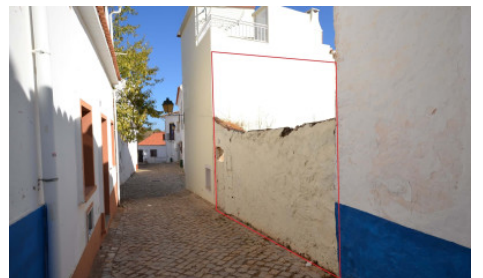

Ruin
Alte

€ 55,000
Ref: 1009-2276

Ruin within a Village

107m²

**Ruin
Alte**

€ 55,000
Ref: 1009-2276

Ruin within a Village

A ruin for reconstruction, within the historic area of the quiet and picturesque village of Alte.

An old property with interesting construction possibilities as it is split over two different levels (with separate access from two cobbled streets), creating a number of possibilities for the design of it's future recuperation.

According to the alignment of the neighboring buildings it will be possible to build two floors and given the level difference, also a garage.

Features

- ✓ Energy certificate: Exempt
- ✓ Main drainage
- ✓ Quiet Location
- ✓ Solar orientation: North, South
- ✓ Mains water
- ✓ Proximity: Shopping, Restaurants, Open field, Pharmacy, Public Transport, Schools
- ✓ Views: Village view
- ✓ Land zoning: Aglomerado urbano
- ✓ Rural Property
- ✓ Rustic style
- ✓ Floors: 1
- ✓ Built year: 1937