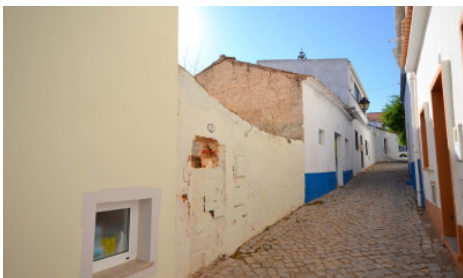

Ruin
Alte

€ 55,000
Ref: 1009-2276

Ruin within a Village

107m²

**Ruin
Alte**

€ 55,000
Ref: 1009-2276

Ruin within a Village

A ruin for reconstruction, within the historic area of the quiet and picturesque village of Alte.

An old property with interesting construction possibilities as it is split over two different levels (with separate access from two cobbled streets), creating a number of possibilities for the design of it's future recuperation.

According to the alignment of the neighboring buildings it will be possible to build two floors and given the level difference, also a garage.

Features

- ✓ Energy certificate: Exempt
- ✓ Main drainage
- ✓ Quiet Location
- ✓ Solar orientation: North, South
- ✓ Mains water
- ✓ Proximity: Shopping, Restaurants, Open field, Pharmacy, Public Transport, Schools
- ✓ Views: Village view
- ✓ Land zoning: Aglomerado urbano
- ✓ Rural Property
- ✓ Rustic style
- ✓ Floors: 1
- ✓ Built year: 1937